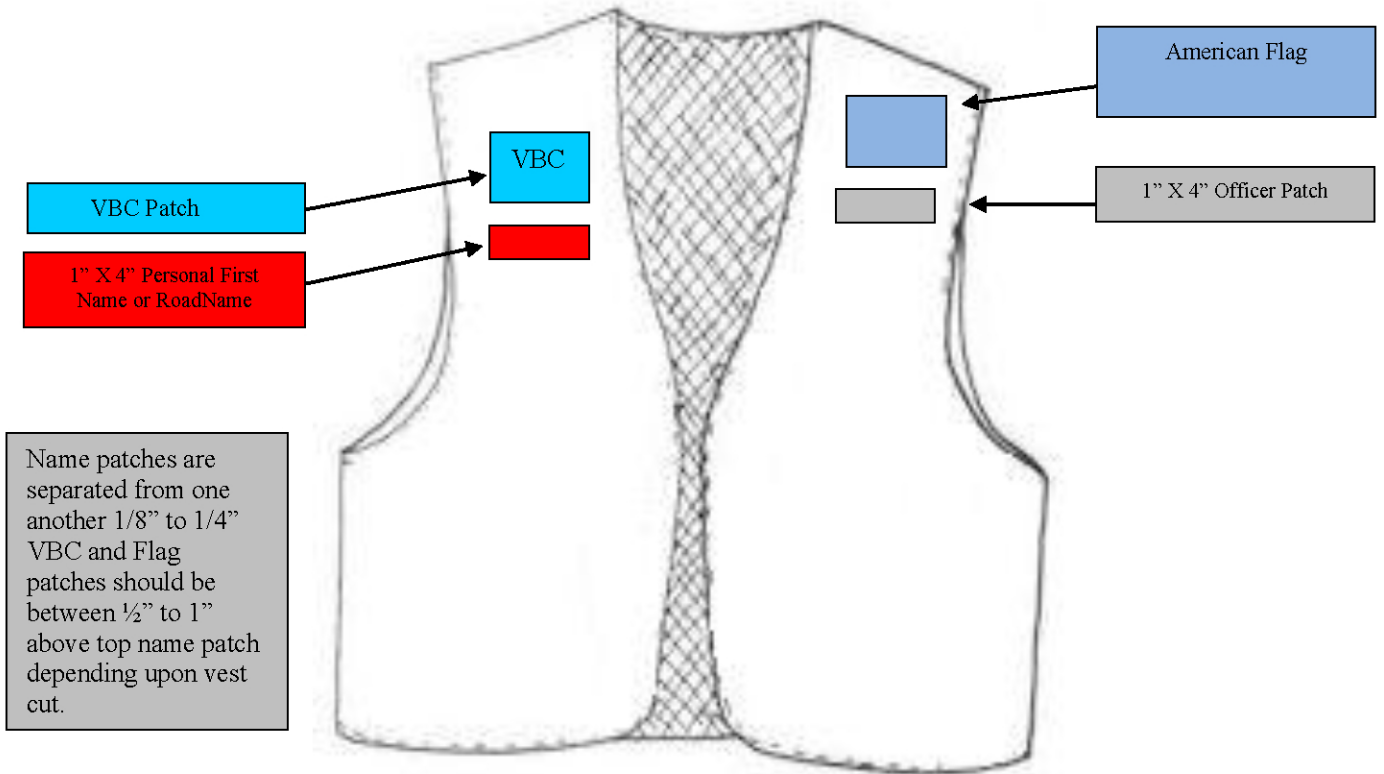

Victory Biker Church Patch Protocol

Name patches are separated from one another 1/8" to 1/4"
VBC and Flag patches should be between 1/2" to 1" above top name patch depending upon vest cut.